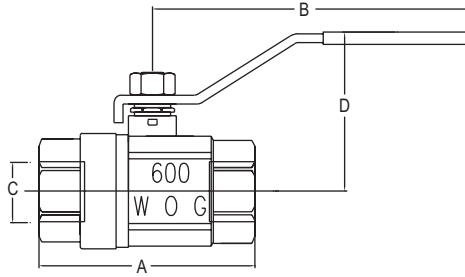

SERIES DBV | W.E. ANDERSON™ BY DWYER

BRASS BALL VALVE

Full Port, Economical, 600 psi (41 bar)

NPT Size	A in [mm]	B in [mm]	C in [mm]	D in [mm]
1/4"	1-39/64 [40.89]	3-5/32 [80.01]	5/16 [7.87]	1-47/64 [43.94]
3/8"	1-45/64 [43.18]	3-5/32 [80.01]	25/64 [9.91]	1-13/16 [45.97]
1/2"	2-3/16 [55.63]	3-55/64 [98.04]	19/32 [15.24]	2-11/64 [55.12]
3/4"	2-23/64 [59.94]	3-55/64 [98.04]	3/4 [19.05]	2-9/32 [57.91]
1"	2-7/8 [72.90]	4-13/32 [112.01]	63/64 [24.89]	2-11/16 [68.07]
1-1/4"	3-5/16 [84.07]	4-51/64 [121.92]	1-17/64 [32.00]	3-5/32 [80.01]
1-1/2"	3-47/64 [95.00]	5-7/16 [137.92]	1-9/16 [39.88]	3-55/64 [98.04]
2"	4-13/32 [112.01]	5-7/16 [137.92]	1-31/32 [50.04]	4-13/64 [106.93]
2-1/2"	5-53/64 [148.08]	8-1/2 [215.90]	2-31/64 [62.99]	4-61/64 [125.98]
3"	6-29/64 [163.83]	8-1/2 [215.90]	2-61/64 [74.93]	5-1/8 [130.05]

The **Series DBV Brass Ball Valve** is an economical hand lever ball valve ideal for commercial or general industrial use. The Series DBV is the ideal choice for a manual shut off valve, along with many other applications. Valve body, body cap and ball are made of a quality brass for great durability. Seats and stem packing are constructed of PTFE for long lasting service as well. Blowout-proof stem provides safety in the event of overpressure. Full port design allows for maximum Cv while still retaining minimal pressure drop.

Pressure Limits: -29" Hg to 600 psi (-736 mm Hg to 41 bar) WOG.

Temperature limit: -40 to 365°F (-40 to 185°C).

Wetted Materials: Body and body cap: Brass; Ball: Chrome plated brass; Stem: Brass; Seat and packing: PTFE.

Other Materials: Body gland and stem nut: Brass; Handle cover: Rubber; Handle: steel.

MODEL CHART

Model	Pipe Size	Model	Pipe Size
DBV-00	1/4"	DBV-05	1-1/4"
DBV-01	3/8"	DBV-06	1-1/2"
DBV-02	1/2"	DBV-07	2"
DBV-03	3/4"	DBV-08	2-1/2"
DBV-04	1"	DBV-09	3"